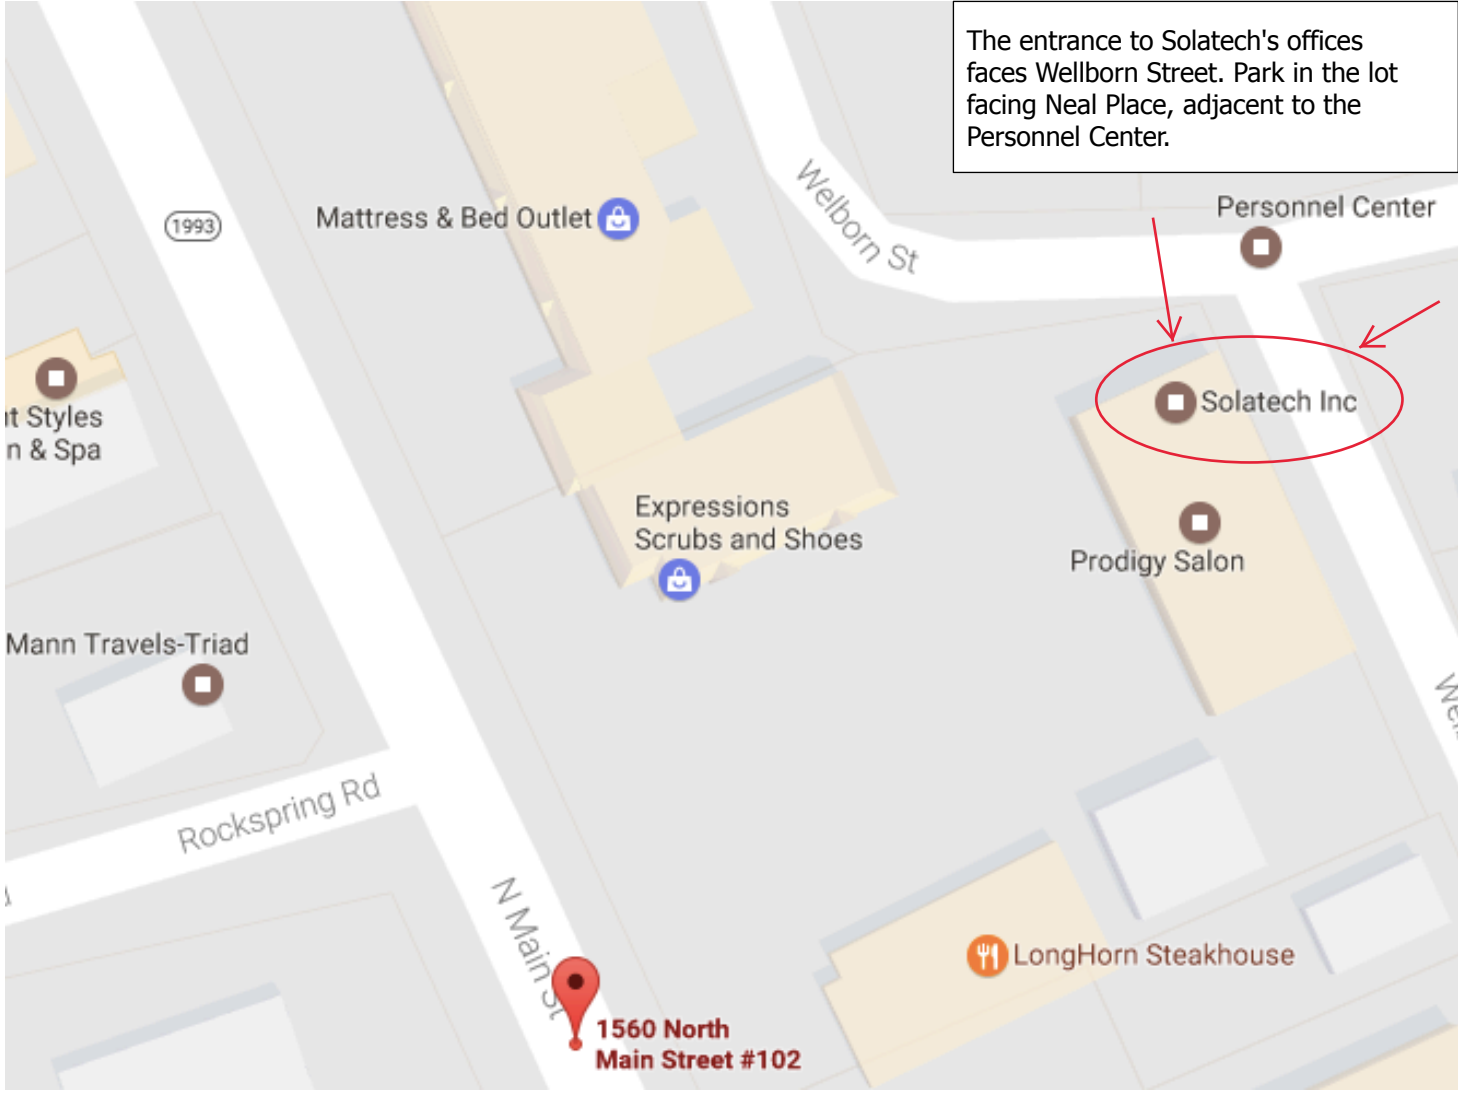

The entrance to Solatech's offices faces Wellborn Street. Park in the lot facing Neal Place, adjacent to the Personnel Center.

Mattress & Bed Outlet

Personnel Center

Welborn St

1993

it Styles
n & Spa

Solatech Inc

Expressions
Scrubs and Shoes

Prodigy Salon

Mann Travels-Triad

Rockspring Rd

LongHorn Steakhouse

N Main St

1560 North
Main Street #102